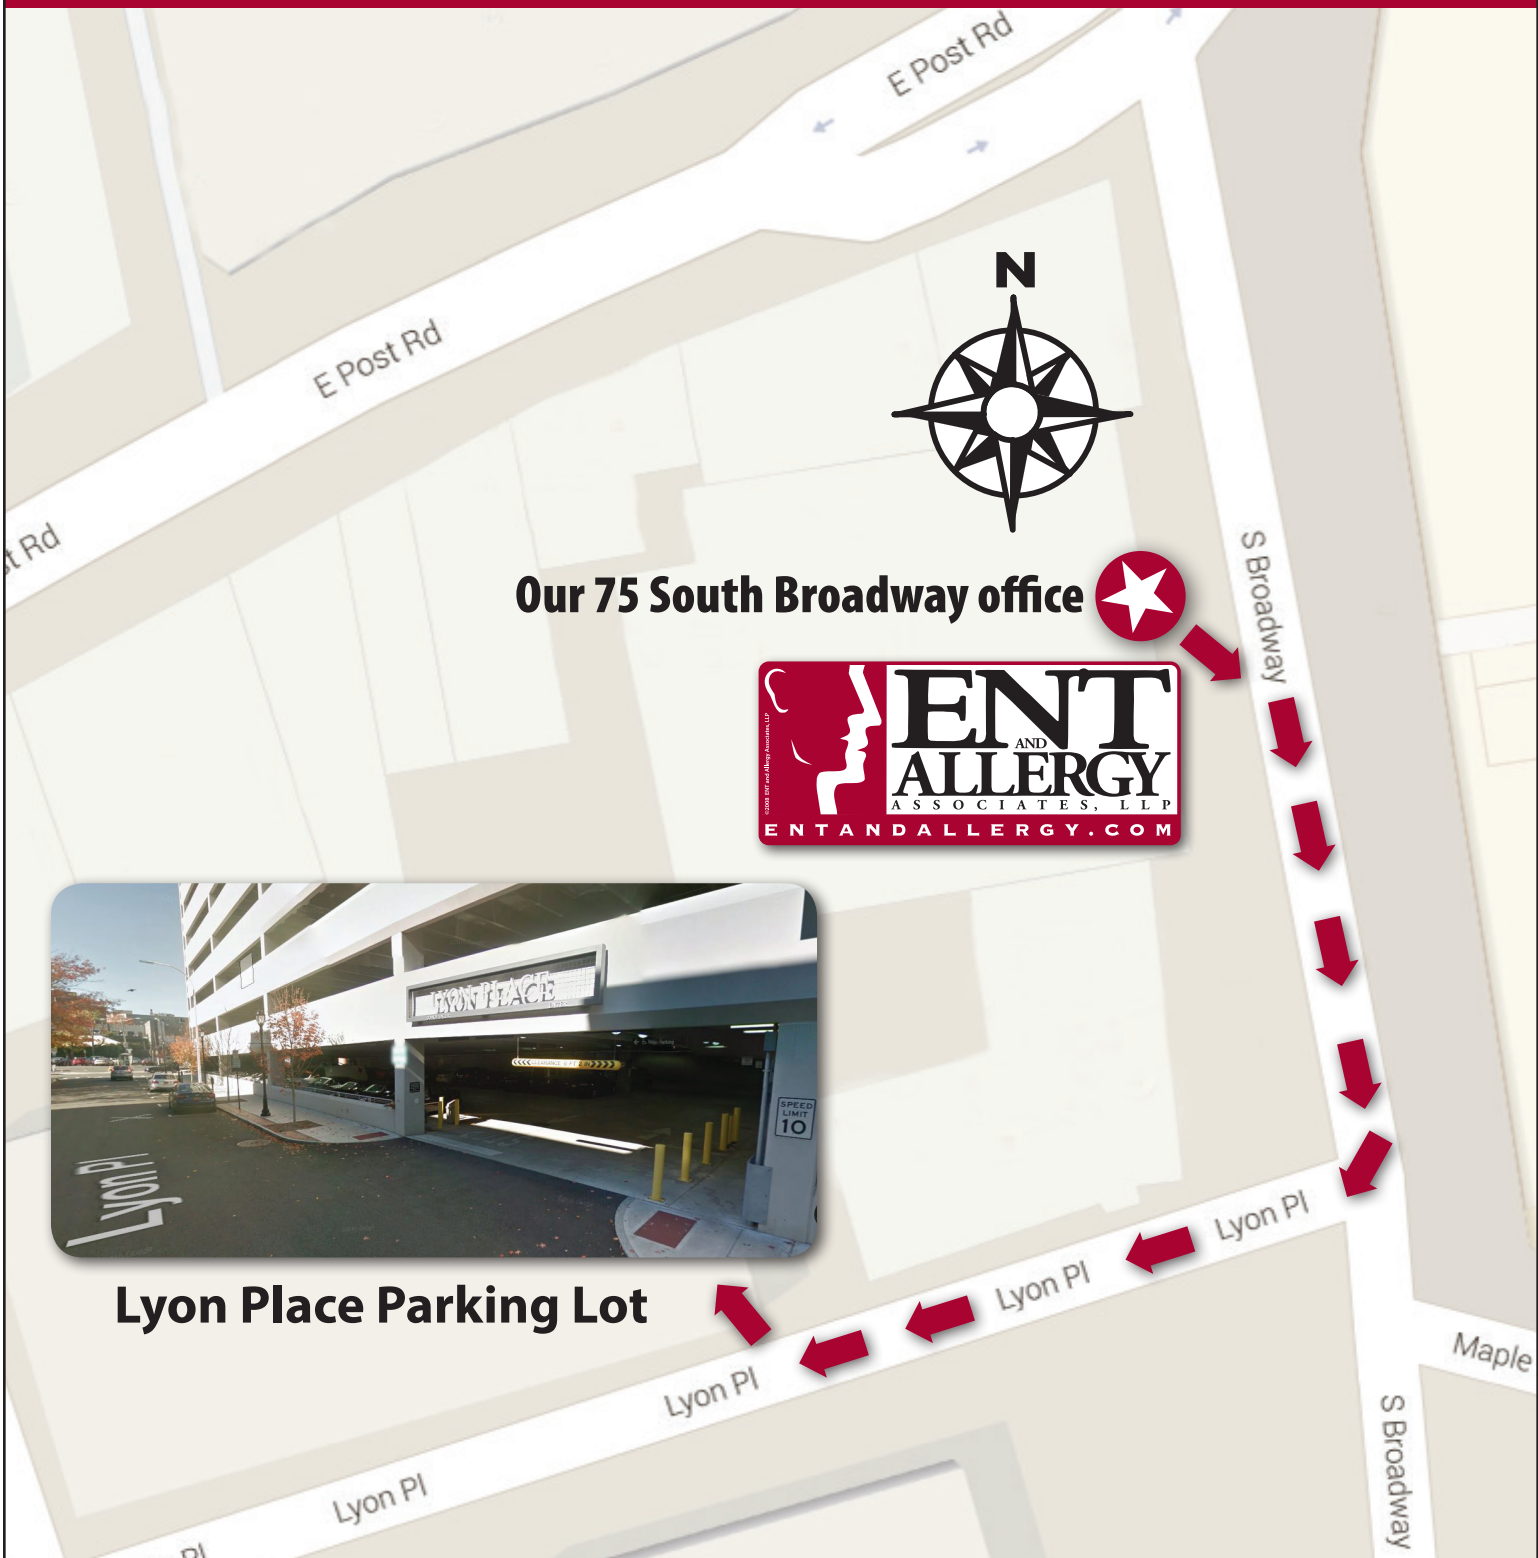

Parking is available right around the corner on Lyon Place.

Our 75 South Broadway office

Lyon Place Parking Lot

Call us today. See us today! 1-855-ENTA-DOC
Call us as early as 7AM!